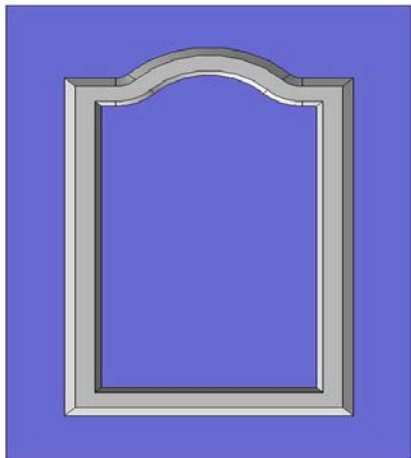

PVC Chicklet Half Rd. Edge

PVC Chicklet Sq. T/B

PVC Round Inside corners

PVC Square Inside corners

PVC Shaker Rd. Inside Corner

PVC Sq. Corner Shaker 3" Frame

PVC Parklane V Groove

PVC Parklane V Joint Shaker

PVC Cathedral Arch Top

PVC Roman Arch Top

PVC Glass Open frame

PVC Glass w. 6 Mullions

PVC VG Panel Shaker

PVC Beaded Panel Shaker

PVC Slab Beaded Edge

PVC Slab Cove Edge

PVC Slab Sq. Edge

TF-632, Slab with OP#47 1/8" R