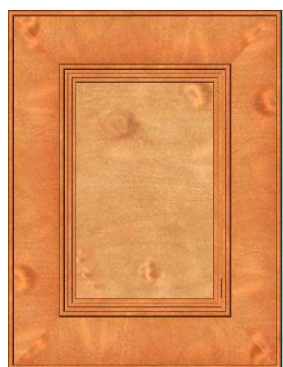

Slab DF w/profile

Slab DF

Glass Open Frame

Glass w/6 mullions

Glass Car. Arch. top

Glass Roman Arch

Glass Car. Arch 4M.

Victoria Miter RP

Victoria Miter FP

Double Bead Miter FP

PVC Roman Arch

PVC Sq. Corner